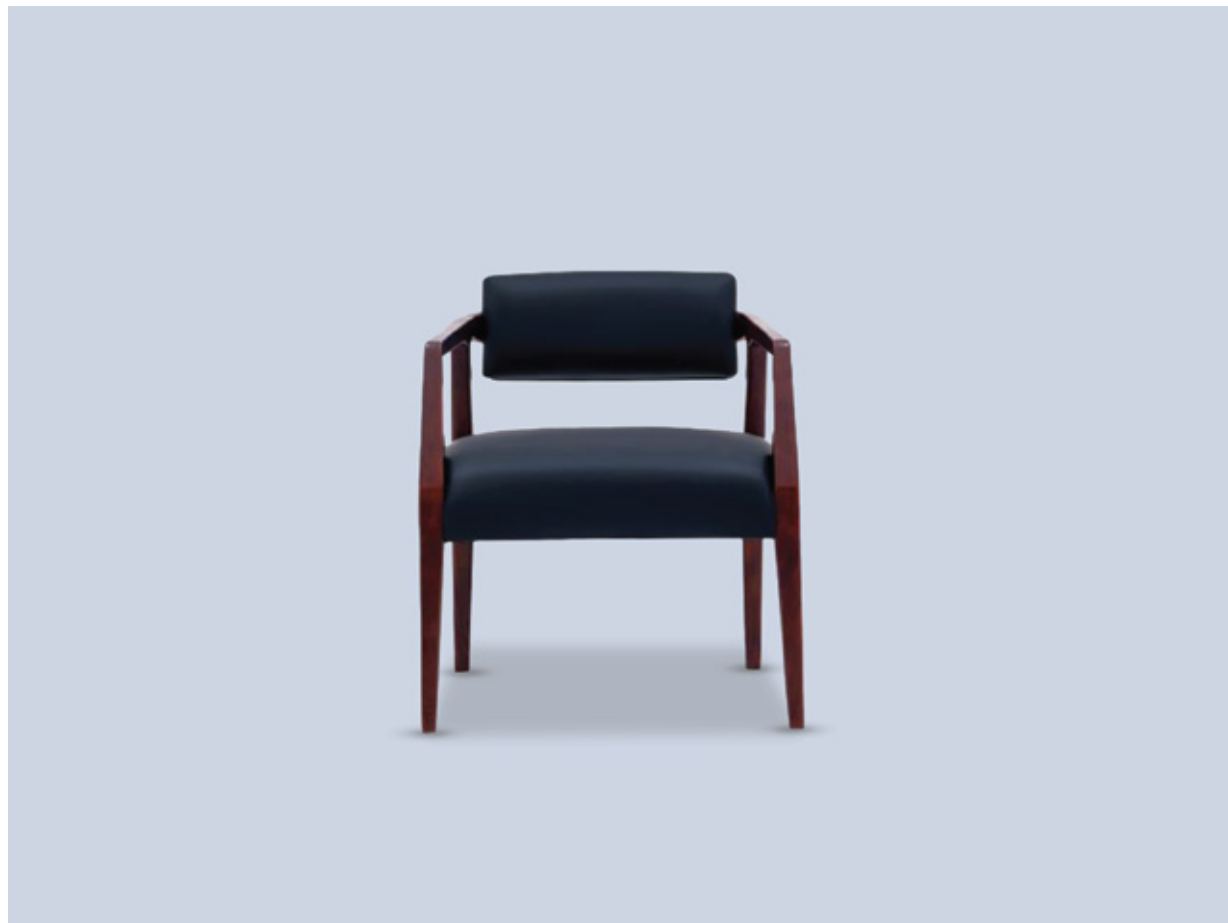

Chair

43

RUSTIC CHAIR

The solid dark wooden frame adds warmth and strength, showcasing natural grain patterns for a refined yet earthy appeal.

DIMENSIONS

H: 31", W: 24", D: 26"