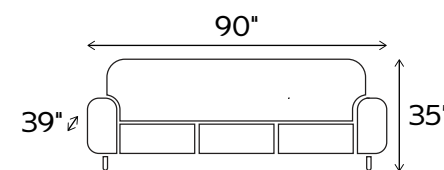

Ivory Vanilla

Greenish Grey