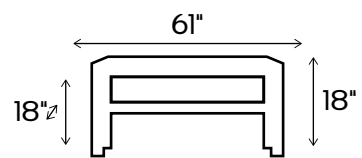

Stool

53

SLATE BENCH

A modern, minimalist wooden bench with a padded white fabric top, supported by a unique ladder-like wooden frame, combining natural elegance with functional design for versatile use in contemporary interiors.

DIMENSIONS

H: 18", W: 61", D: 18"

Ivory

Pouf

54

BEAN POUF

This pouf features a modern and contemporary design. It has a cylindrical shape and is composed of different materials: the left part appears to be upholstered in a warm, tan leather, while the right part is covered in a textured grey fabric.

DIMENSIONS

H: 18", W: 36", D: 36"

Dim Grey

Brownish Orange