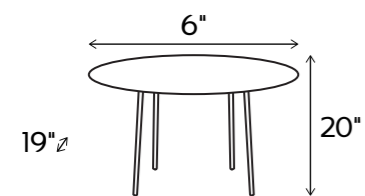

End Table _____ 85

TIMBER END TABLE

A compact yet stylish piece that brings a touch of natural elegance to any room. Crafted from solid wood, its sleek design highlights the beauty of the grain while offering durability and functionality.

DIMENSIONS

H: 20", W: 6", D: 19"

Dark Brown

End Table _____ 86

INFINITY END TABLE

Perfect complement to sectional sofas, combining sleek design with functionality. Its clean lines and minimalist aesthetic effortlessly blend into modern living spaces.

DIMENSIONS

H: 21", W: 16", D: 16"

Jet Black