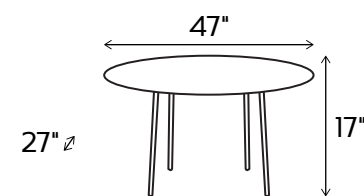

Centre Table _____ 55

VERTEX COFFEE TABLE

Crafted for simplicity, its clean lines and plain surface make it a versatile addition to any modern living space.

DIMENSIONS

H: 17", W: 47", D: 27"

Dark Brown

Centre Table _____ 56

VINTAGE COFFEE TABLE

Vintage coffee table features a robust solid base that provides both stability and timeless appeal.

DIMENSIONS

H: 18", W: 31", D: 35"

Sun Set Beige