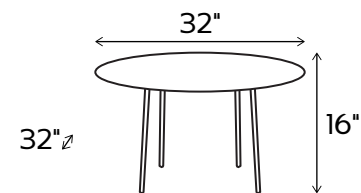

RADIUS CENTER TABLE

The perfect blend of contemporary design and sleek functionality. With its unique round shape and smooth finish, this table adds sophistication to any living room.