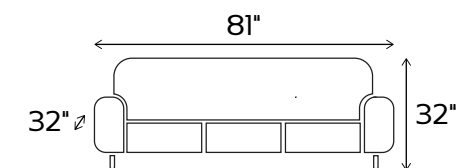

Sofa

21

STYLE LOUNGE

It offers a soft, smooth feel that enhances any space. Its rounded, compact design ensures a cozy yet stylish fit, perfect for modern living rooms.

DIMENSIONS

3 Seater: H: 29", W: 87", D: 33"
2 Seater: H: 29", W: 64", D: 33"
1 Seater: H: 29", W: 40", D: 33"

Golden Beige   Milk White

Sofa

22

HEMINGTON SOFA

A perfect combination of comfort and design, this sofa transforms any room into a welcoming space. Its clean lines and high-quality materials offer both style and practicality, making it a versatile addition to various interior styles.

DIMENSIONS

3 Seater: H: 32", W: 81", D: 32"
2 Seater: H: 32", W: 57", D: 32"
1 Seater: H: 32", W: 33", D: 32"

Herring Silver   Dark Tarquize