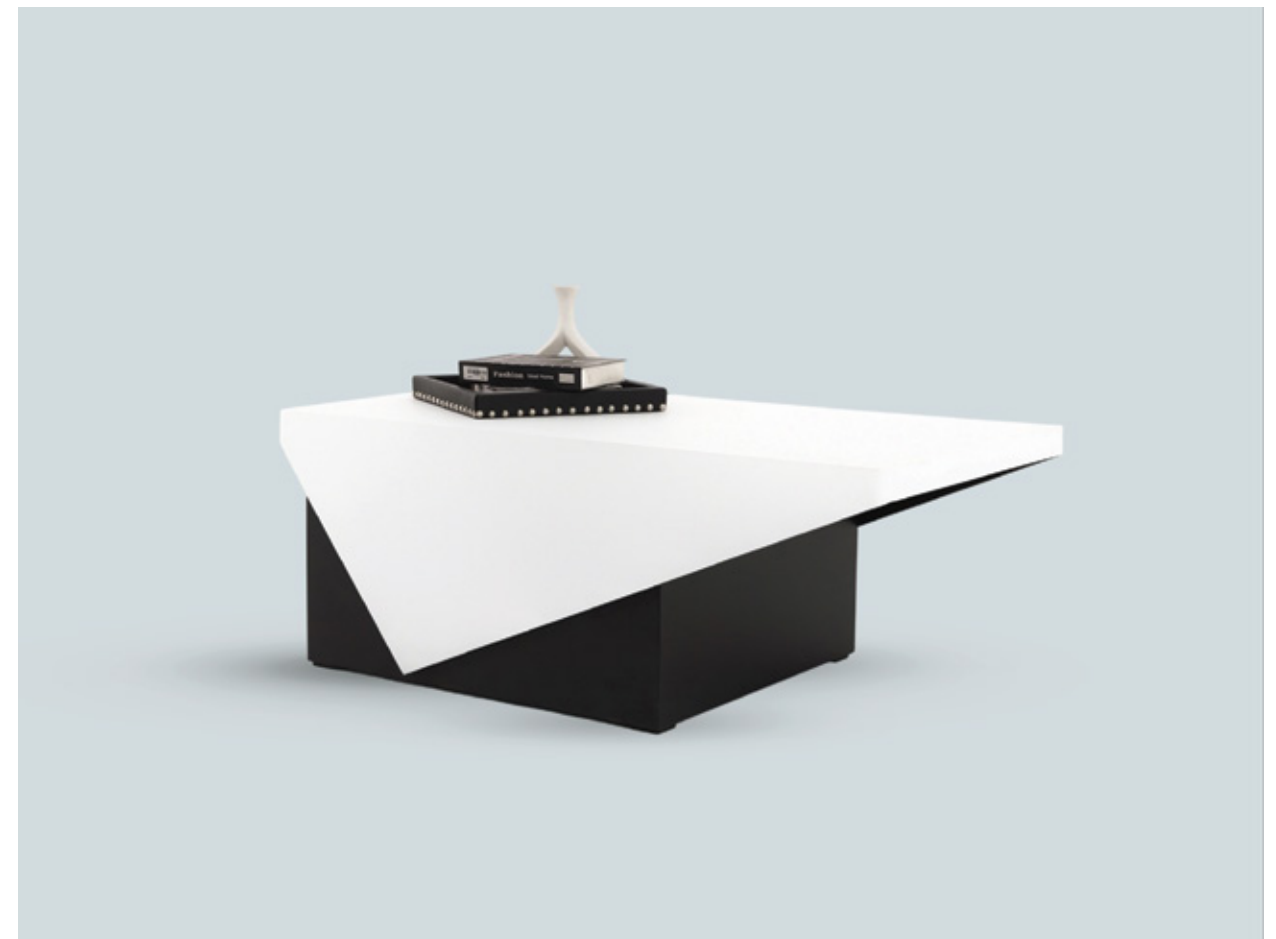

## LOFT CENTRE TABLE

It features a minimalist design with soft, curvy lines that create a smooth and elegant look. Its simplicity adds a modern touch to any room.

### DIMENSIONS

H: 17", W: 48", D: 27"

## RECTA DRAWER COFFEE TABLE

This center table stands out with its artful construction and bold silhouette. Designed for modern tastes, it serves as a practical yet eye-catching centerpiece. Its clean lines complement a range of décor styles.