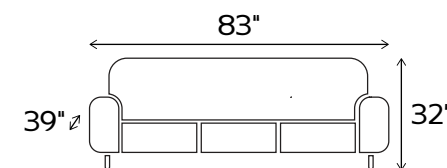

DIMENSIONS

H: 32", W: 83", D: 39"

- Green Grey