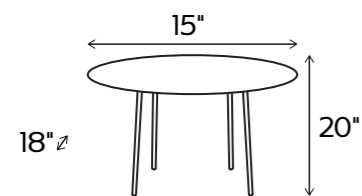

End Table _____ 83

VERO END TABLE

The Vero end table features a striking hexagonal shape, offering a unique and modern design to complement any space.

DIMENSIONS

H: 20", W: 15", D: 18"

Saturated Yellow

End Table _____ 84

NOOK DRAWER END TABLE

Perfect blend of style and practicality. With its sleek design and spacious compartments, it provides convenient storage without compromising on elegance.

DIMENSIONS

H: 28", W: 16", D: 35"

Slate Grey