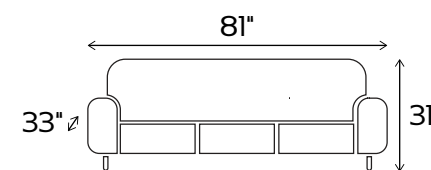

DIMENSIONS

3 Seater: H: 31", W: 81", D: 33"
1 Seater: H: 32", W: 34", D: 35"

Brownish Orange
&
Dim Grey