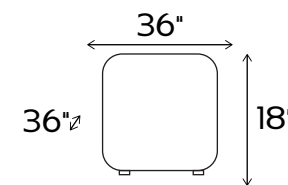

Dim Grey

Brownish Orange