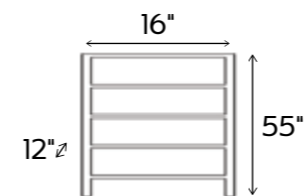

Rack

103

SHELF SPACE RACK

Designed for curated displays and effortless storage, the Shelf Space book rack brings order with style. Its tiered construction creates a rhythm of open surfaces, perfect for showcasing volumes and treasured objects.

DIMENSIONS

H: 76", W: 48", D: 16"

Dark Brown

Rack

104

BOOK NEST RACK

The Book Nest rack offers a refined solution for organized living, merging clean design with everyday function. It's open framework creates visual lightness while providing ample room for books, décor, or collectibles.

DIMENSIONS

H: 55", W: 16", D: 12"

Bright Grey
&
Charcoal Grey