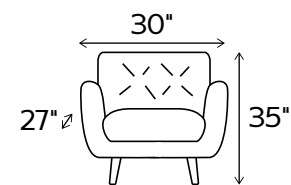

Chair

49

EGLE CHAIR

Designed for ultimate relaxation, the Eagle chair combines bold style with unmatched comfort. Its sleek form hugs your body, while the footrest lets you kick back and unwind in style.

DIMENSIONS

H: 35", W: 30", D: 27"

● ●
Dim Grey
&
Jet Black

Chair

50

JACKIE CHAIR

Style and comfort, perfectly paired. The Jackie chair with foot rest offers a supportive design and plush cushioning, giving you the perfect spot to relax, read, or simply unwind in style.

DIMENSIONS

H: 34", W: 41", D: 35"

●
Chocolate Brown