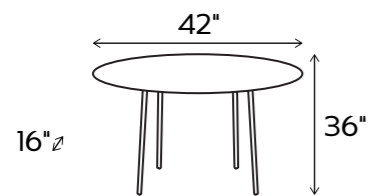

Console

97

SLEEK LINE CONSOLE

Sleek Line console is a striking fusion of organic texture and structural design. The smooth wooden surface contrasts beautifully with the angular iron framework, creating a piece that is both practical and visually compelling.

DIMENSIONS

H: 36", W: 42", D: 16"

Warm Brown

Console

98

LOFT CONSOLE

A simple yet elegant design, perfect for those who appreciate clean lines and understated beauty. Its open surface offers ample space to display decorative pieces or keep essentials within reach.

DIMENSIONS

H: 30", W: 43", D: 12"

Light Beige