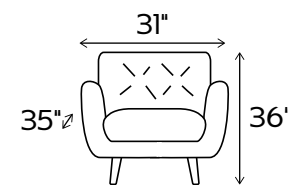

Chair

47

MIDNIGHT CHAIR

The generously cushioned seat and gently contoured backrest ensure both comfort and support.

DIMENSIONS

H: 33", W: 29", D: 28"

Jet Black

Chair

48

SLOPE CHAIR

Designed for those who seek both style and relaxation. With its ergonomic design and built-in foot rest, it offers a cozy seating experience perfect for unwinding after a long day.

DIMENSIONS

H: 36", W: 31", D: 35"

Ivory