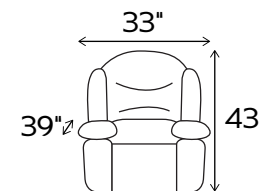

DIMENSIONS

H: 43", W: 33", D: 39"

Coffee Brown

Dove White