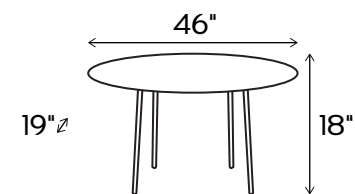

CRYSTAL WOOD CENTRE TABLE

This contemporary wooden table combines artistic design with functional versatility. Its distinctive angled legs and open shelf create a striking visual impact, making it a stylish centerpiece in any space.