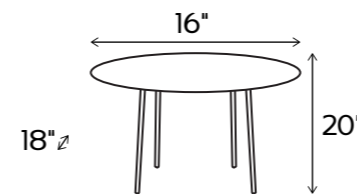

LINEA END TABLE

A minimalist piece that brings both functionality and style to any room. Its sleek, clean lines and modern design make it a perfect addition to contemporary interiors.