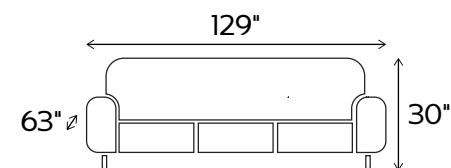

LUXE SECTIONAL

Luxe sectional sofa exudes sophistication and comfort, featuring plush upholstery, generous seating, and a modern design that effortlessly elevates any living space. Perfect for lounging or entertaining, its premium materials and sleek details combine durability and comfort.