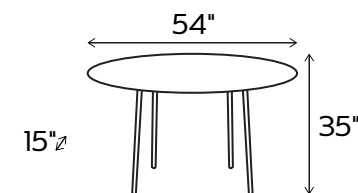

Console _____ 93

CREST CONSOLE

Modern design with practical storage. Featuring two spacious drawers, this console offers an elegant solution for keeping your essentials organized while enhancing your home's decor.

DIMENSIONS

H: 30", W: 48", D: 16"

Warm Brown

Console _____ 94

WHISPER WOOD CONSOLE

The Whisper Wood console brings timeless charm with its natural wood finish and sleek design. A stylish walnut-finished console table with two spacious drawers, supported by angled tapered legs and a lower shelf, blending modern charm with practical storage.

DIMENSIONS

H: 35", W: 54", D: 15"

Dark Brown