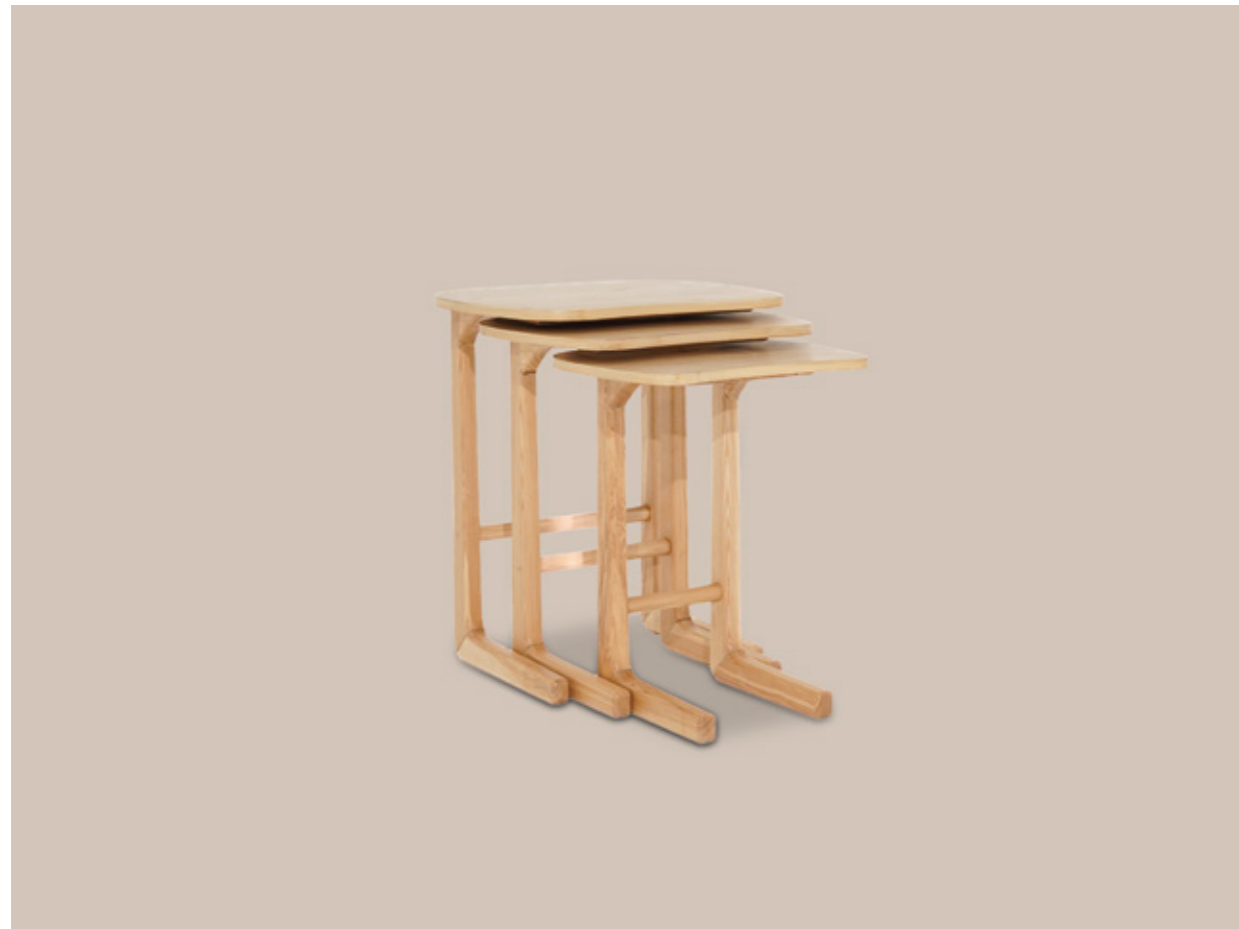

Table Set _____ 73

SYNCRO NEST OF TABLE

These tables come in different sizes that seamlessly fit under one another, offering you both versatility and space-saving functionality. Lightweight and easy to reposition, this end table combines style and practicality.

DIMENSIONS

Large: H: 23", W: 19", D: 17"
Medium: H: 21", W: 18", D: 15"
Small: H: 20", W: 16.5", D: 13