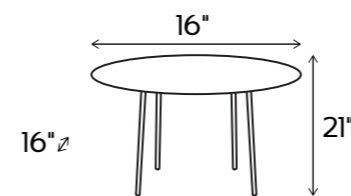

End Table _____ 85

TIMBER END TABLE

A compact yet stylish piece that brings a touch of natural elegance to any room. Crafted from solid wood, its sleek design highlights the beauty of the grain while offering durability and functionality.

DIMENSIONS

H: 20", W: 6", D: 19"

Dark Brown

End Table _____ 86

INFINITY END TABLE

Perfect complement to sectional sofas, combining sleek design with functionality. Its clean lines and minimalist aesthetic effortlessly blend into modern living spaces.

DIMENSIONS

H: 21", W: 16", D: 16"

Jet Black