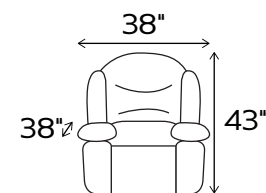

HARMONY RECLINER

Let every moment of rest feel like an escape with our recliner, thoughtfully engineered to deliver the perfect balance of firmness and softness. Its elegant design, combined with advanced reclining functionality, brings comfort.