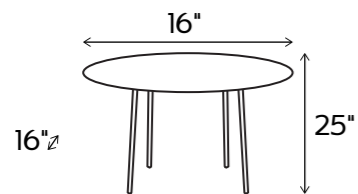

CORE END TABLE

Elegant design with a round tabletop that adds a touch of sophistication to any space. Its sleek wooden legs provide sturdy support while creating a clean, minimalist look.