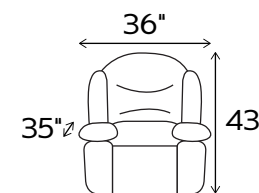

ELEVATE RECLINER

This recliner offers the perfect blend of comfort and functionality. Upholstered in soft, durable fabric, it features a generously padded backrest, armrests, and leg rest for optimal relaxation. The adjustable reclining mechanism allows you to customize your seating position with ease.