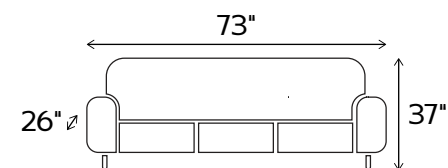

DREAM SEAT DAY BED

This stylish blue sofa cum bed features a modern, space-saving design. It easily transforms a comfortable sofa into a functional bed. The tufted upholstery adds both texture and visual appeal. Chrome-finished legs provide stability and a contemporary touch.